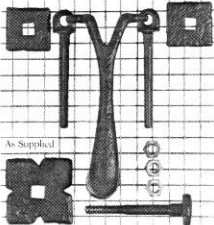

DOOR KNOCKERS

Installed

831
7" x 4"

As Supplied

832
10" x 2"

846
Ring 5"

Diagonal Installation

887 K
Rose 5½" Handle 5½"

Straight Installation

Diagonal Installation

Squares in background are ½" x ½"

888 K
Rose 4½" Handle 4½"
Strike receiver, omitted in picture, supplied with knocker

Straight Installation

All catalogue contents
©2003 Maguire Iron Corporation