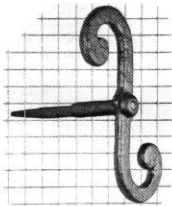

672

Shutter Fastener
5 1/4" x 2"
Spike 4 1/2"