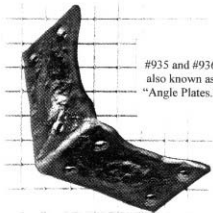

#935 and #936
also known as
"Angle Plates."