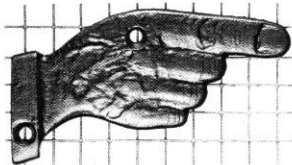

MISCELLANEOUS

583

Hand Pointer
5"

When ordering specify AP (as pictured) or OP (opposite).