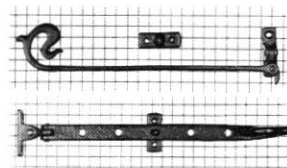

## CASEMENT STAYS

**1180**

10"  
shown 12"  
Matches #1181  
Casement Fastener

**1183**

10"  
shown 12"

Squares in background are 1/2" x 1/2"

**1184**

10"  
shown 12"

**1544**

10"  
shown 12"  
15"

For windows opening in.

**1188**

12"