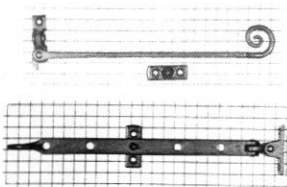

## CASEMENT STAYS

**1180**

10"  
shown 12"  
Matches #1181  
Casement Fastener

**1183**

10"  
shown 12"

Squares in background are 1/2" x 1/2"

**1184**

10"  
shown 12"

**1544**

10"  
shown 12"  
15"

For windows opening in.

**1188**

12"