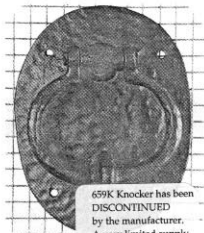

For letter box plates with knockers see Section "Letter Box Plates." For a cylinder lock cover with knocker see #853 in Section "Cylinder Lock Covers."

**571**  
8" x 2"

16th Century "Dolphin" Pattern

**574**  
Head 5" x 5"

**586**  
5 1/2" x 4"

Squares in background are 1/2" x 1/2"

**578**  
7 1/2" x 4 1/2"

Traditional "Adam" Pattern

659K Knocker has been DISCONTINUED by the manufacturer. A very limited supply is still available.