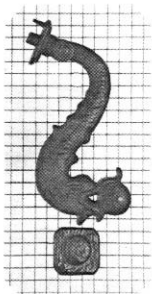

## DOOR KNOCKERS

With over 50 different patterns, the handmade Kirkpatrick door knockers represent one of the widest selections of styles and sizes. The smaller types, sometimes called "bedroom knockers," are often used inside residences, in inns, and on apartment doors. All are supplied with bolts, nuts, and screws required for installation.

For letter box plates with knockers see Section "Letter Box Plates." For a cylinder lock cover with knocker see #853 in Section "Cylinder Lock Covers."

**571**  
8" x 2"

16th Century "Dolphin" Pattern

**574**  
Head 5" x 5"

**586**  
5 1/2" x 4"

Squares in background are 1/2" x 1/2"

**578**  
7 1/2" x 4 1/2"

Traditional "Adam" Pattern

659K Knocker has been DISCONTINUED by the manufacturer. A very limited supply is still available.

**659 K**  
7" x 5 1/2"

**782**  
Ring 4"  
Plates 2"