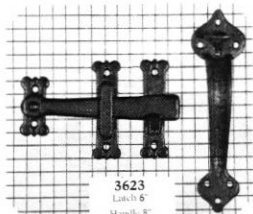

GATE LATCHES

1548

Latch 9"

Handle 8 1/2"

Thumb handle each side of door

Lever Length 28" and 18"

3619

Latch 5"

Handle 8"

with optional locking pin,
not shown

Lever Length 38"

3613

Latch 4 1/2"

Handle 6"

With optional locking pin

Lever Length 3"

3623

Latch 6"

Handle 8"

Lever Length 34"

Squares in background are 1/2" x 1/2"

Straight handle

3618

Latch 7 1/2"

Handle 9"

with optional locking pin

Lever Length 34"

Straight handle

3624

Latch 8 1/2"

Handle 8"

Handle 9 1/2" shown