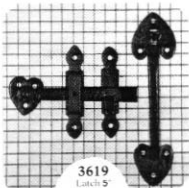

GATE LATCHES

1548

Latch 9"

Handle 8 1/2"

Thumb handle each side of door

Lever Length 28" and 18"

3619

Latch 5"

Handle 8"

with optional locking pin,
not shown

Lever Length 38"

3613

Latch 4 1/2"

Handle 6"

With optional locking pin

Lever Length 3"

3623

Latch 6"

Handle 8"

Lever Length 34"

Squares in background are 1/2" x 1/2"

Straight handle

3618

Latch 7 1/2"

Handle 9"

with optional locking pin

Lever Length 34"

Straight handle

3624

Latch 8 1/2"

Handle 8"

Handle 9 1/2" shown