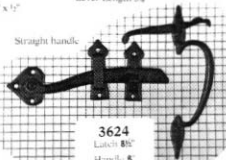

Handle 8"

with optional locking pin,
not shown

Lever Length 38"

3613

Latch 4 1/2"

Handle 6"

With optional locking pin

Lever Length 3"

3623

Latch 6"

Handle 8"

Lever Length 34"

Squares in background are 1/2" x 1/2"

Straight handle

3618

Latch 7 1/2"

Handle 9"

with optional locking pin

Lever Length 34"

Straight handle

3624

Latch 8 1/2"

Handle 8"

Handle 9 1/2" shown

Lever Length 4"

When ordering specify as shown
(AS) or opposite (OP)