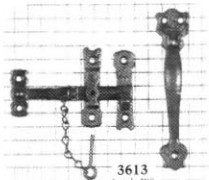

GATE LATCHES

1548

Latch 9"

Handle 8 1/2"

Thumb handle each side of door

Lever Length 28" and 18"

3619

Latch 5"

Handle 8"

with optional locking pin,
not shown

Lever Length 38"

3613

Latch 4 1/2"

Handle 6"

With optional locking pin

Lever Length 3"

3623

Latch 6"

Handle 8"

Lever Length 34"

Squares in background are 1/2" x 1/2"

Straight handle

3618

Latch 7 1/2"

Handle 9"

with optional locking pin

Lever Length 34"

Straight handle

3624

Latch 8 1/2"

Handle 8"

Handle 9 1/2" shown