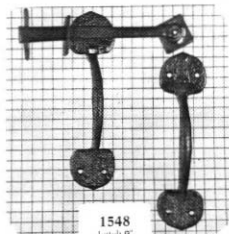

GATE LATCHES

1548

Latch 9"

Handle 8 1/2"

Thumb handle each side of door

Lever Length 28" and 18"

3619

Latch 5"

Handle 8"

with optional locking pin,
not shown

Lever Length 38"

3613

Latch 4 1/2"

Handle 6"

With optional locking pin

Lever Length 3"

3623

Latch 6"

Handle 8"

Lever Length 34"

Squares in background are 1/2" x 1/2"

Straight handle

3618

Latch 7 1/2"

Handle 9"

with optional locking pin

Lever Length 34"

Straight handle

3624

Latch 8 1/2"

Handle 8"

Handle 9 1/2" shown