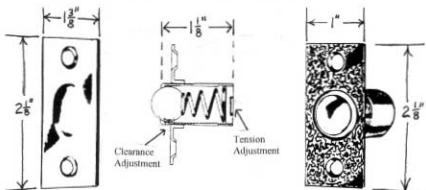

BALL CATCHES

M1945

Ball Catch-heavy duty. Face of ball plate textured by hand. All patterns differ slightly from each other. Threaded barrel has adjustments in tension and clearance for free-rolling steel ball. Supplied with strike and screws.

p.104A

ROLLER CATCHES

M1946

Roller Catch-medium duty for closet and interior doors. Face of roller plate textured by hand. All patterns vary slightly from each other. Adjustable tension. Nylon roller bearing. Supplied with strike and screws.